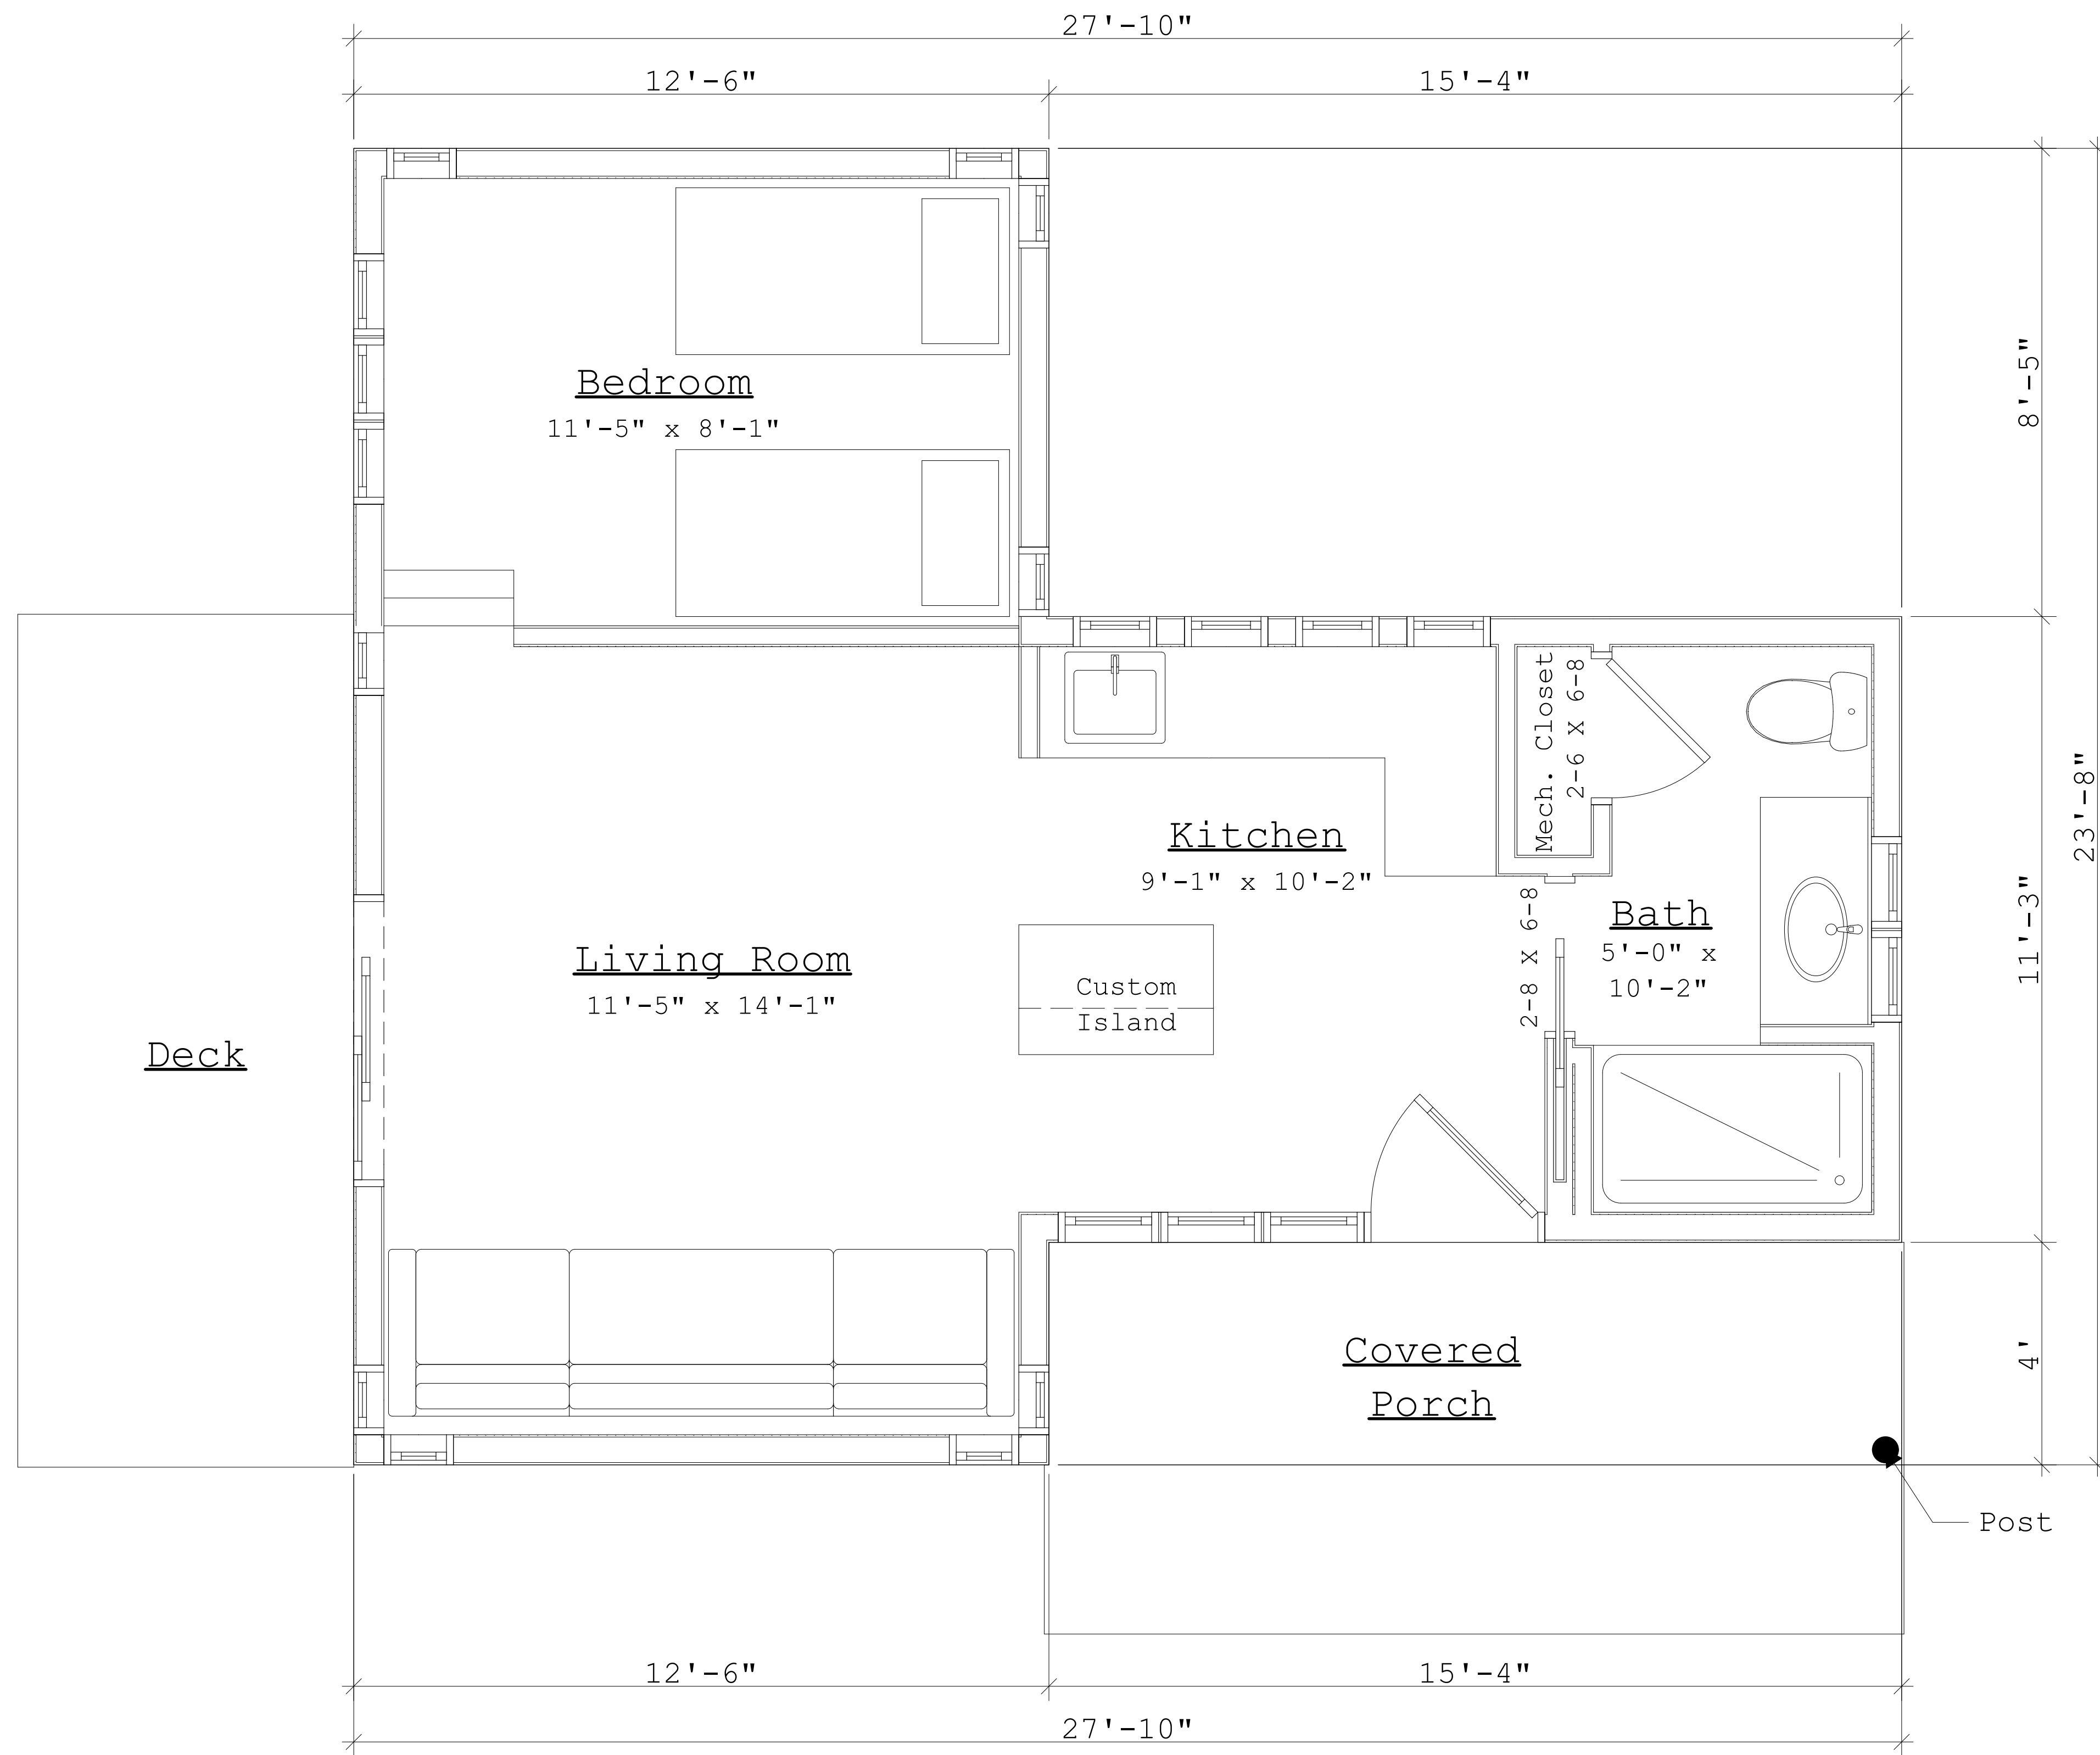

J:\Users\billieleveque\Desktop\TNT\Casita\Casita.pln

First Floor Plan  
SCALE: 1:22.7512

N7368 Rosemund Road  
Shingleton, MI 49884

**Tru North Trek**

N8803 Koski Road  
Munising, Michigan 49862

DATE	DESCRIPTION
7/27/18	Concept

PROJECT NO: **050118**  
 DATE: **7/27/18**  
 DRAWN BY: **Billie LeVeque**

SHEET TITLE  
**Floor Plans**